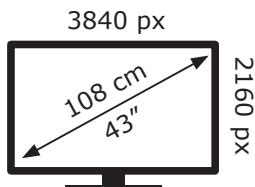

# ENERGY

**GRUNDIG**

43 GIQ 8900B DT2T00

**53** kWh/1000h

ABCDEF**G**

**88** kWh/1000h

2019/2013